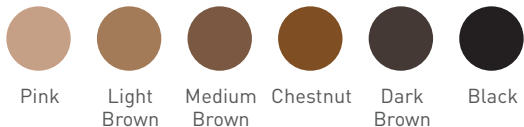

AI-powered hearing solutions for every need

Talk to your hearing professional about your budget, your lifestyle and how active you are to help find the hearing aid that's right for you. And if you have single-sided hearing loss, we have solutions to help you.

In-ear Solutions